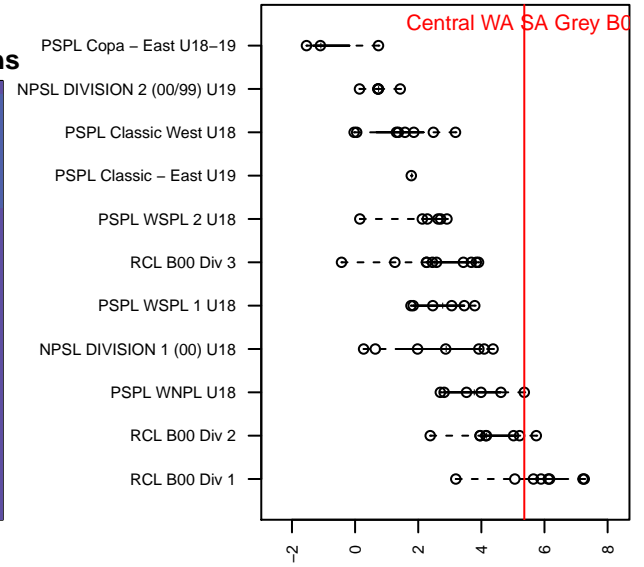

Central WA SA Grey B00

Central WA Soccer Academy
 Yakima, WA
 B00 total strength=1825
 attack=54.17 defense=22.5
 fall league = PSPL WNPL U18

alt names used:
 CENTRAL WASHINGTON CWSA B00 GREY (
 CWSA B00 Grey A. Cuevas
 Cuevas Yakima 00

Venues played:
 2017 US Club Regionals B00
 2017 PSPL WNPL U18
 2017 WA Cup Gold U18

Central WA SA Grey B00
 Dots are actual minus expected GF (blue circles) and GA (red triangles).
 Blue line is smoothed change in attack strength. Red is smoothed change in defense strength.

**attack and defense variance (black dot)
relative to other teams
and top 10 in region**

**attack and defense rating
relative to others at age
and all opponents in last 13 months**

Performance relative to 13 month average