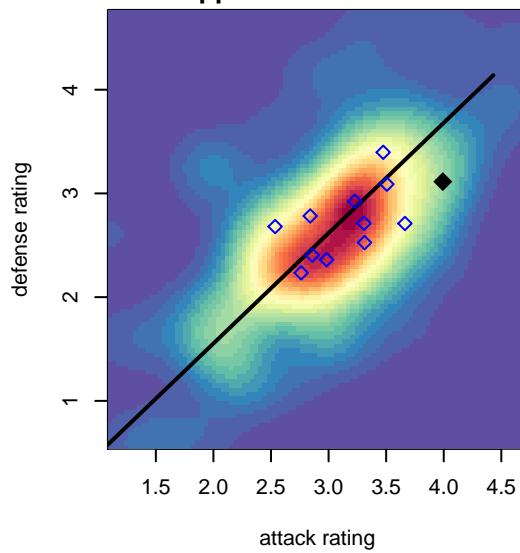

Central WA SA Grey B00

Central WA Soccer Academy
 Yakima, WA
 B00 total strength=1825
 attack=54.17 defense=22.5
 fall league = PSPL WNPL U18

alt names used:
 CENTRAL WASHINGTON CWSA B00 GREY (
 CWSA B00 Grey A. Cuevas
 Cuevas Yakima 00

Venues played:
 2017 US Club Regionals B00
 2017 PSPL WNPL U18
 2017 WA Cup Gold U18

Central WA SA Grey B00
 Dots are actual minus expected GF (blue circles) and GA (red triangles).
 Blue line is smoothed change in attack strength. Red is smoothed change in defense strength.

**attack and defense variance (black dot)
relative to other teams
and top 10 in region**

**attack and defense rating
relative to others at age
and all opponents in last 13 months**

Performance relative to 13 month average